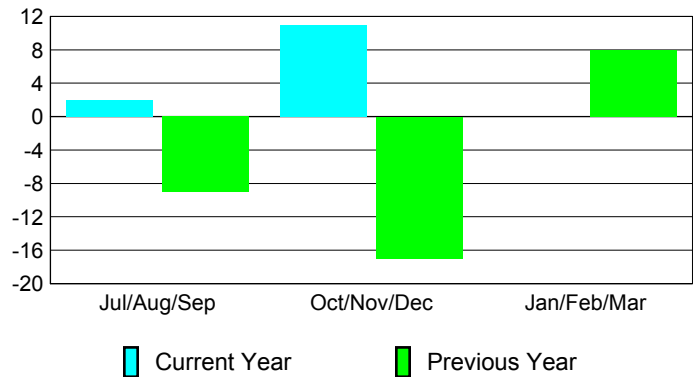

Comparison of Membership Gain/Loss

Current Year Compared to the Previous Year