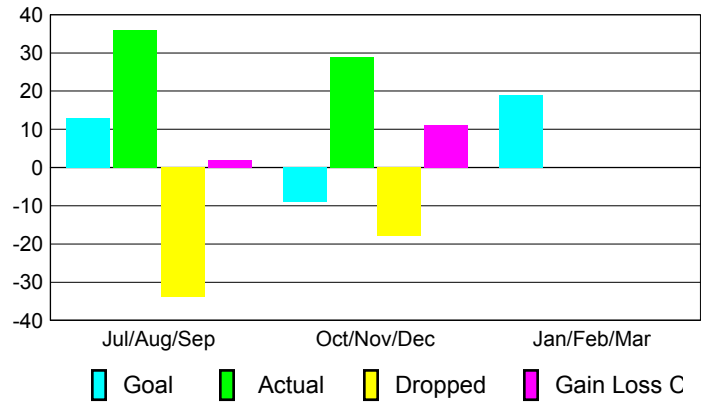

### Club Results 2012-2013

Goal, New, Dropped, Gain/Loss

## MEMBERSHIP

Membership Results  
2012-2013

Membership  
2011-2012

Month	Net Memb Goal	Actual New Memb	Actual Dropped Memb	Gain/Loss of Memb	Gain/Loss of Memb
Jul/Aug/Sep	13	36	-34	2	-9
Oct/Nov/Dec	-9	29	-18	11	-17
Jan/Feb/Mar	19				8
<b>Totals</b>	<b>23</b>	<b>65</b>	<b>-52</b>	<b>13</b>	<b>-18</b>

### Membership Results 2012-2013

Goal, New, Dropped, Gain/Loss

### Comparison of Club Gain/Loss

Current Year Compared to the Previous Year